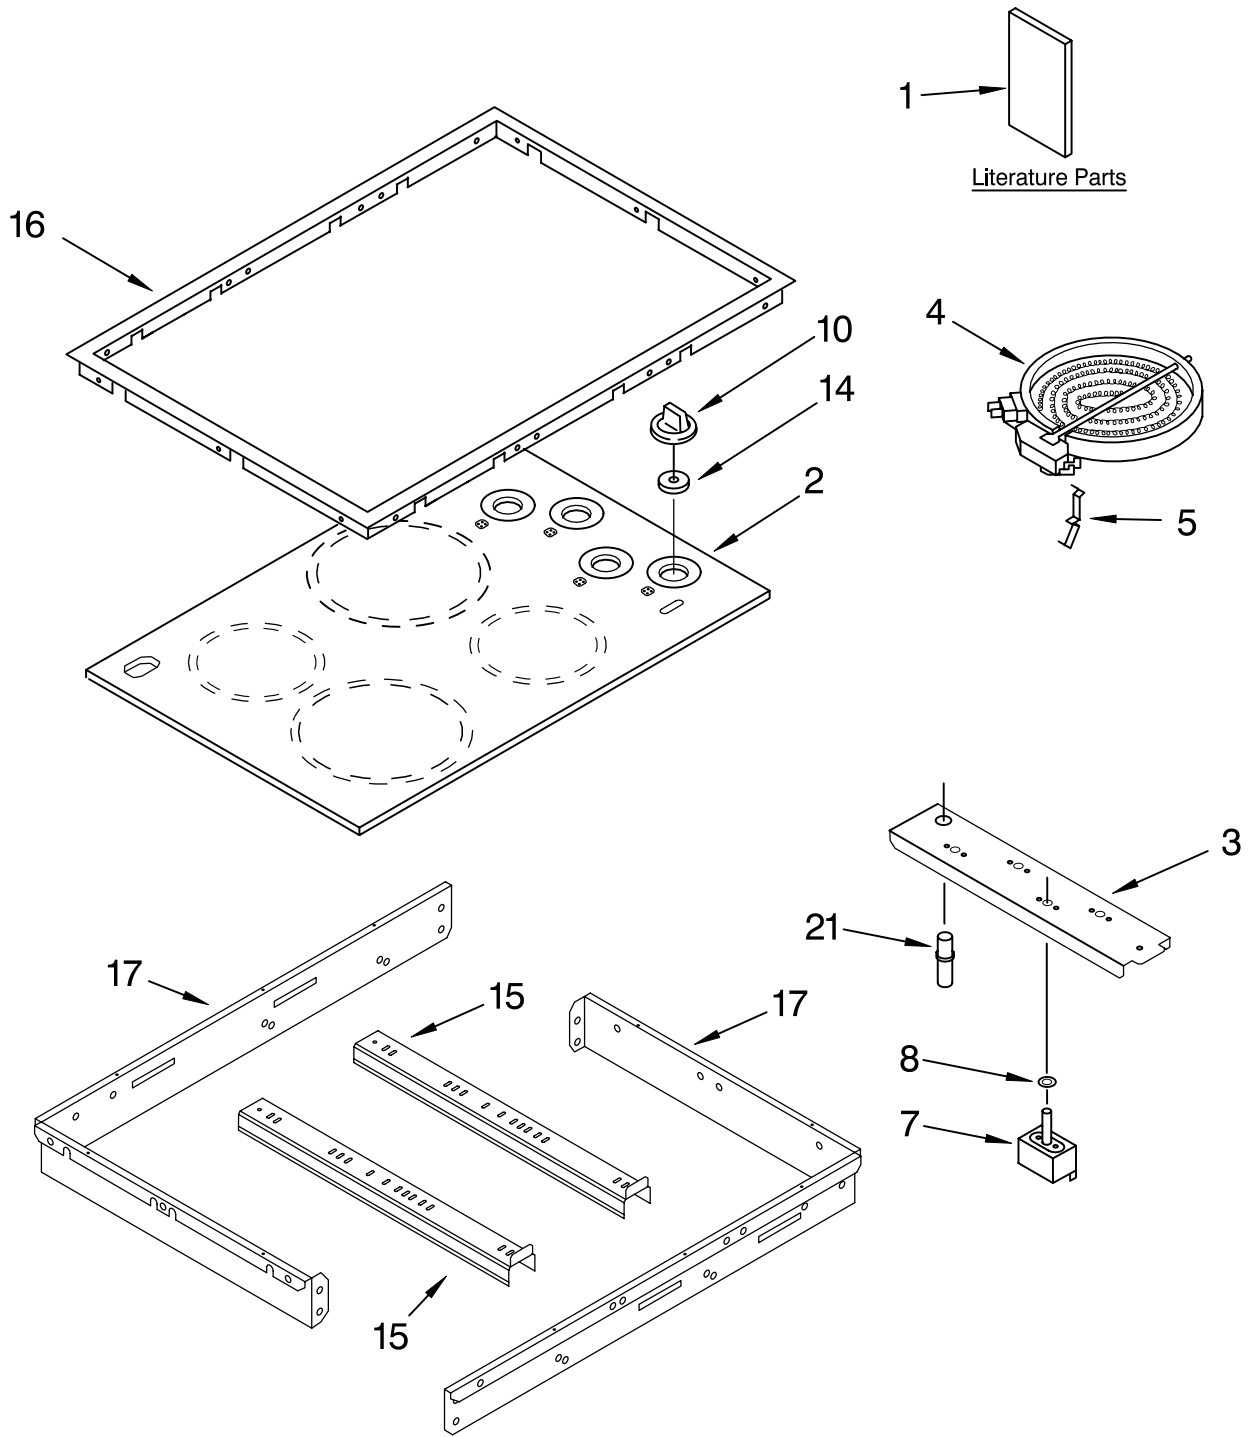

# COOKTOP PARTS

For Models: RS696PXGB12, RS696PXGQ12  
(Black) (Designer White)

30" ELECTRIC  
DROP-IN RANGE  
SELF CLEANING  
OVEN

FOR ORDERING INFORMATION REFER TO PARTS PRICE LIST

# COOKTOP PARTS

For Models:RS696PXGB12, RS696PXGQ12  
(Black) (Designer White)

Illus. No.	Part No.	DESCRIPTION
------------	----------	-------------

NOTE: The screws and nuts required to attach a part are listed immediately following that part.

1		Literature Parts
	LIT8300770	Installation Instructions
	LIT8300666	Use & Care Guide
	LIT8302073	Tech Sheet
	LIT3191638	Safe Cooking Tips
2		Cooktop, Glass
	3191843	Black
	3191189	White
3	3191310	Bracket, Switch Mounting
4		Element, Surface
	8523698	1200W RF-LR
	8523696	1800W RR
	8523692	2500W LF
5	3191791	Spring, Locator
	246119	Screw (8)
7		Switch, Infinite
	3191049	1200W RR-LR (Silver Shaft)
	3191050	1800W RR (Yellow Shaft)
	4454541	2500W LF (Red Shaft)
	311865	Screw
8	3183956	Seal, Switch Cover
10		Knob, Control (4)
	3196231	Black
	3196232	White
14	8285469	Seal, Switch
15	3191515	Bracket, Support Element
16		Trim Ring, Cooktop
	3193228	Black
	3193227	White
	3196537	Screw
17	3192452	Frame, Cooktop
21	3191952	Lamp, Indicator
	3191953	Bumper, Rubber
	9750835	Bumper, Door